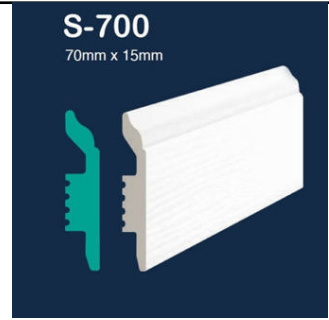

S-700 Skirting (70mm x 15mm x 2.7m) Per 2.7m length

Price : R154 / Length