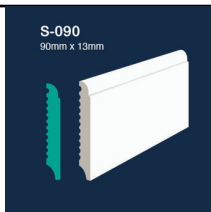

	Baobab
--	--------

	Cashew
--	--------

S-090 Skirting (90mm x 13mm x 2.7m) Per 2.7m length

Price : R223 / Length

S-100 Skirting (100mm x 16mm x 2.7m) Per 2.7m length

Price : R289 / Length

S-104 Bullnose skirting (104mm x 16mm x 2.7m) Per 2.7m length