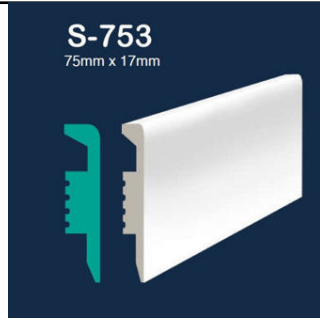

These polymer products are glued or screwed directly onto the walls with our specially selected range of adhesives

S-700 Skirting (70mm x 15mm x 2.7m) Per 2.7m length

Price : R154 / Length

S-751 Skirting (75 mm x 15 mm x 2.7 m) Per 2.7m length

Price : R182 / Length

S-753 Skirting (75 mm x 17 mm x 2.7 m) Per 2.7m length

Price : R205 / Length

S-QR Quarter Round (16 x 16 mm x 2.7m) Per 2.7m length

Price : R74 / Length

	White Woodgrain
--	-----------------